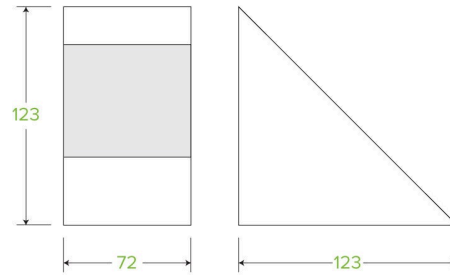

Medium BioBoard Sandwich Wedge BB-SW-MEDIUM2

BioBoard Sandwich Wedges are made from sustainably sourced FSC™ Mix certified paper board with a waterproof Ingeo™ bioplastic lining and window. This sandwich box is printed kraft-look. Certified industrially compostable to AS4736 and carbon neutral.

Carton quantity: 500	Sleeves per carton: 2	Units per sleeve: 250
Carton Size LxWxH (cm): 41x33.5x24.5	Carton gross weight (kg): 7.700000	Carton barcode: 19344062028021
Raw Material: Paper - FSC™ Mix certified paper	Lining/coating: None	Window Material: Bioplastic - PLA
Printing Type: Offset	Inks: Food Contact Safe Inks	Brim fill capacity (ml): 528
Dimensions top LxW (mm): 123x72	Dimensions base LxW (mm): 123x72	Product Depth: 123
Product weight (g): 14	Thickness: 280gsm	Use: Hot and cold
Manufactured: China	Customise: Print	MOQ custom: 30000
Mould fees: No	Environmental production certified: ISO 14001	Quality product certified: ISO 9001 pending
Factory food safety certified: ISO 22000	Corporate social accreditation: BSCI	Home compostable: No
Industrially compostable: Certified to AS4736 Australian Standards, Certified to EN13432 European Standard	Recyclable: No	